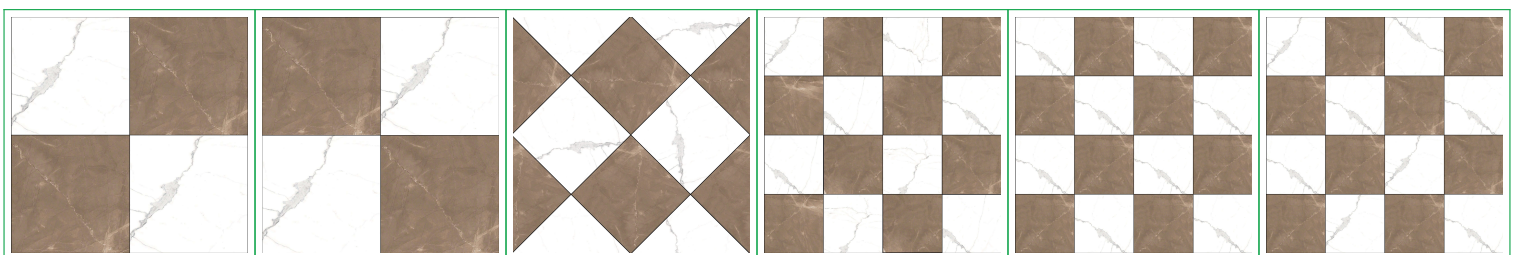

GALLERY IMAGES