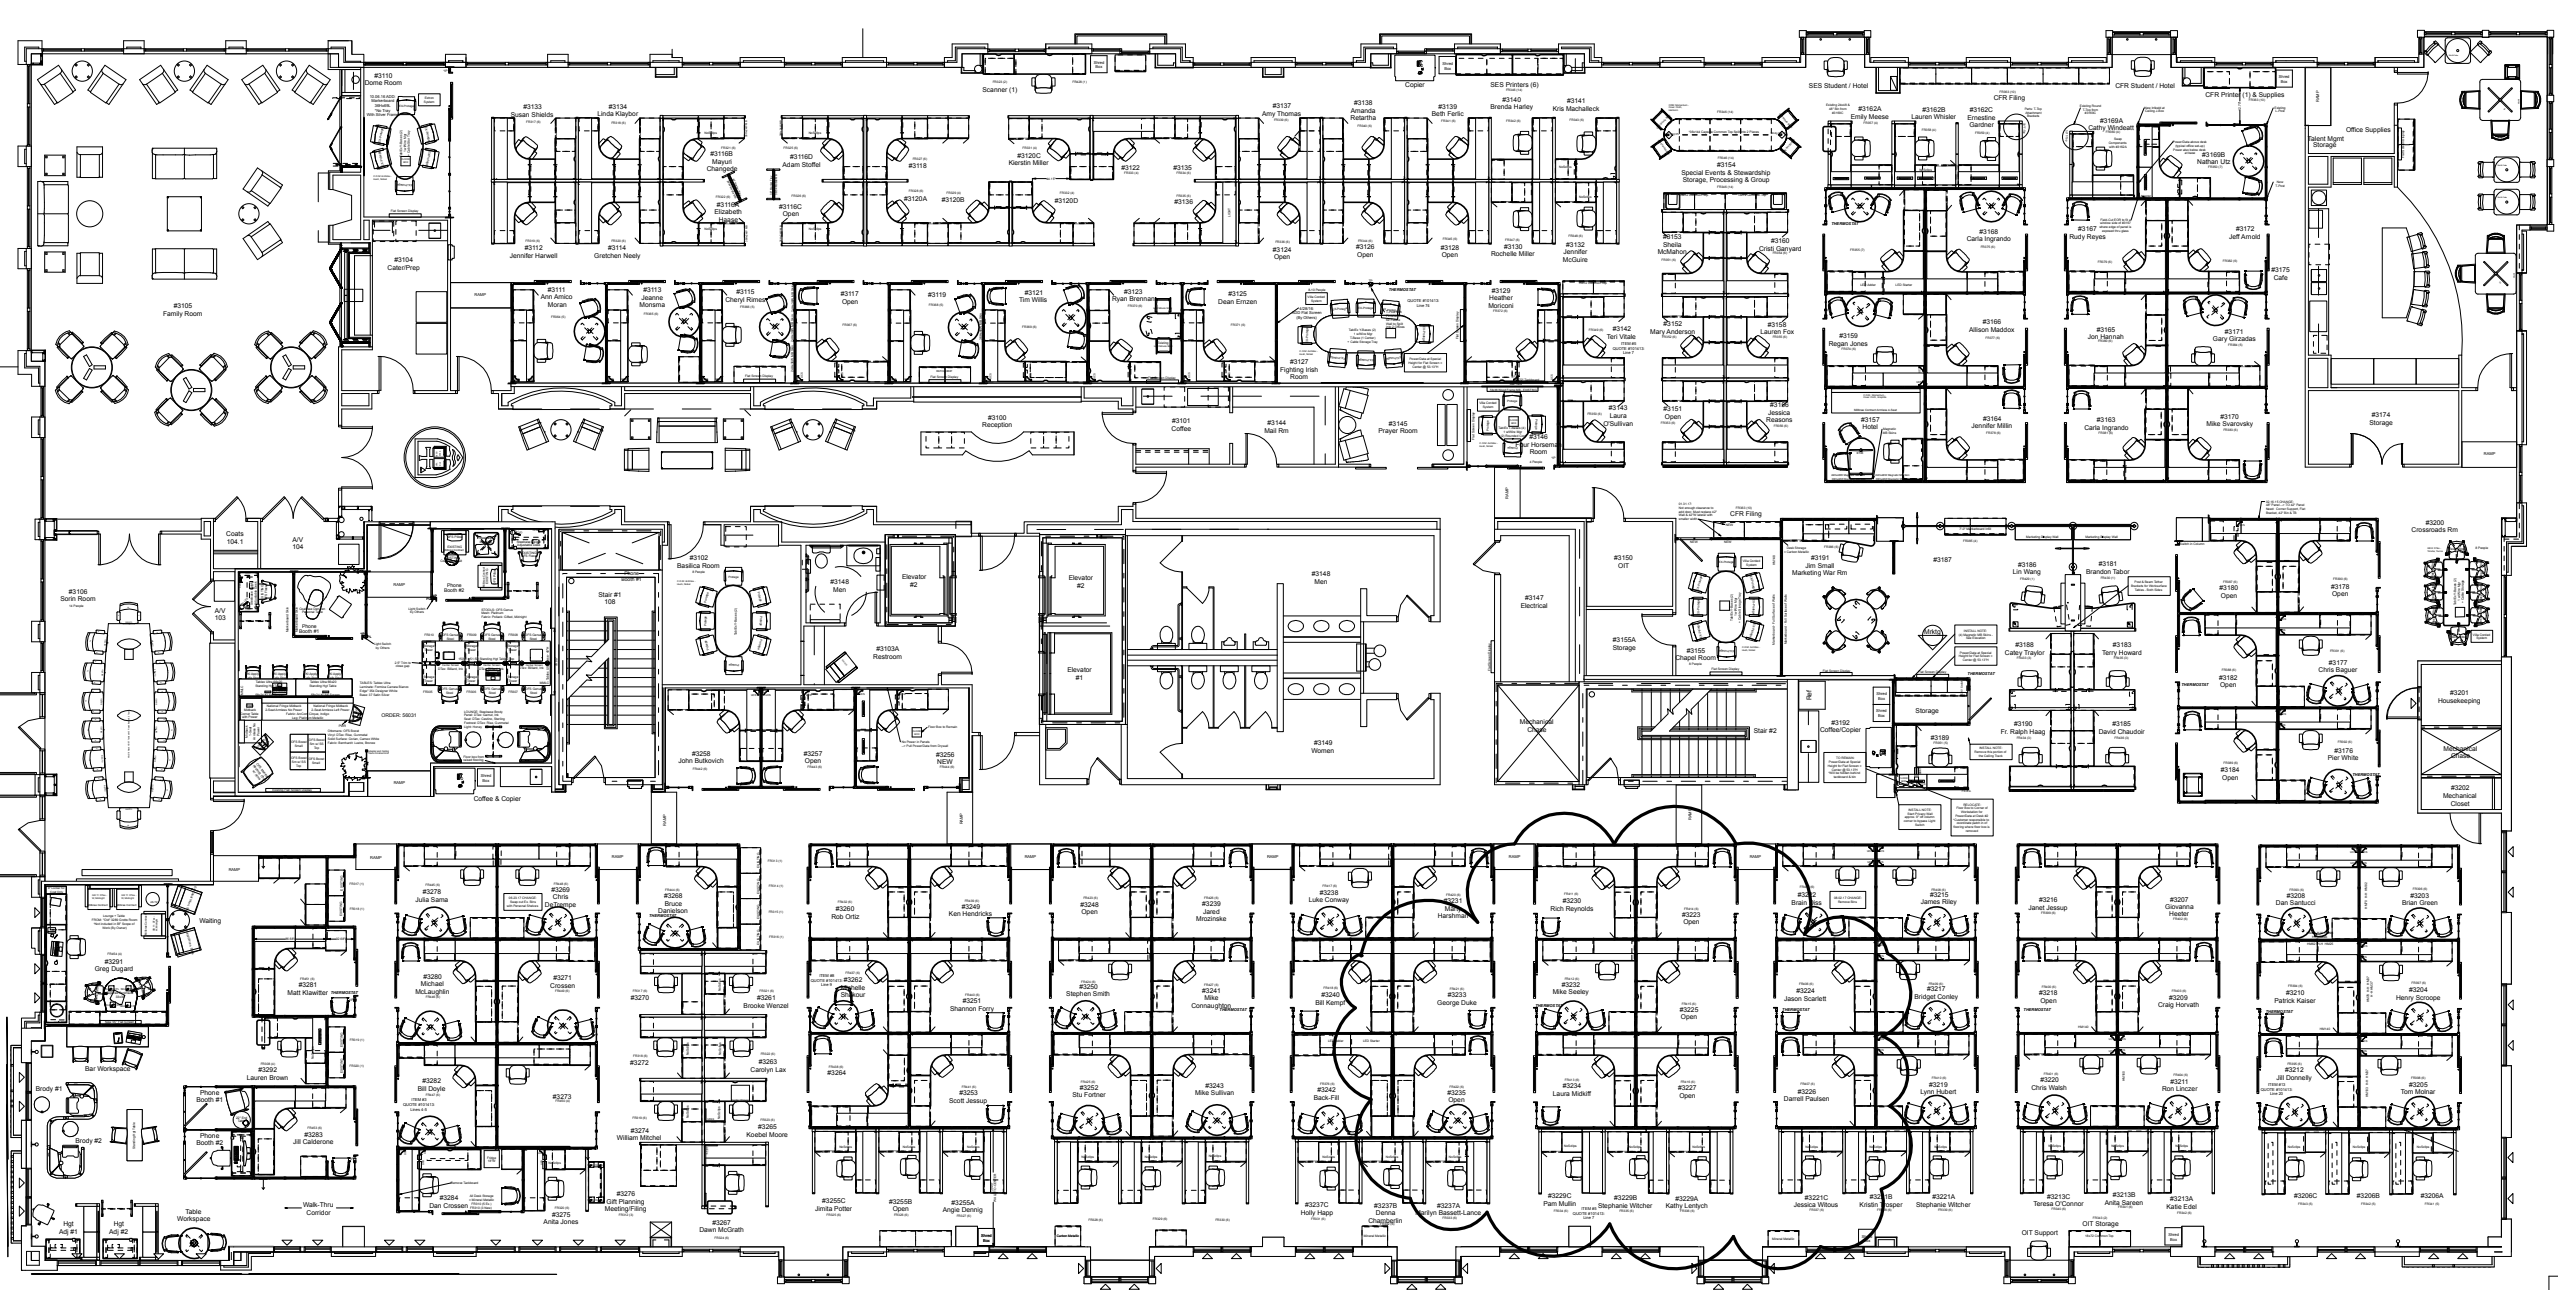

TOTAL (OPEN) SEATS: 36

#3232 OPEN CONCEPT LAYOUT
 SCALE: 1/4" = 1'-0"

Building Legend
 SCALE: NTS

UNIVERSITY OF NOTRE DAME
EDDY STREET COMMONS 3RD FLOOR- DEVELOPMENT

FOR FURNITURE USE ONLY

SIGN OFF:		
PROJECT #	QUOTE #	
XXX	XXXXXX	
DWG. NAME:NDU3Dv@ESC - 2018		
DRAWN BY:	SCALE:	DATE:
TMH	1/4" = 1'-0"	10.29.18