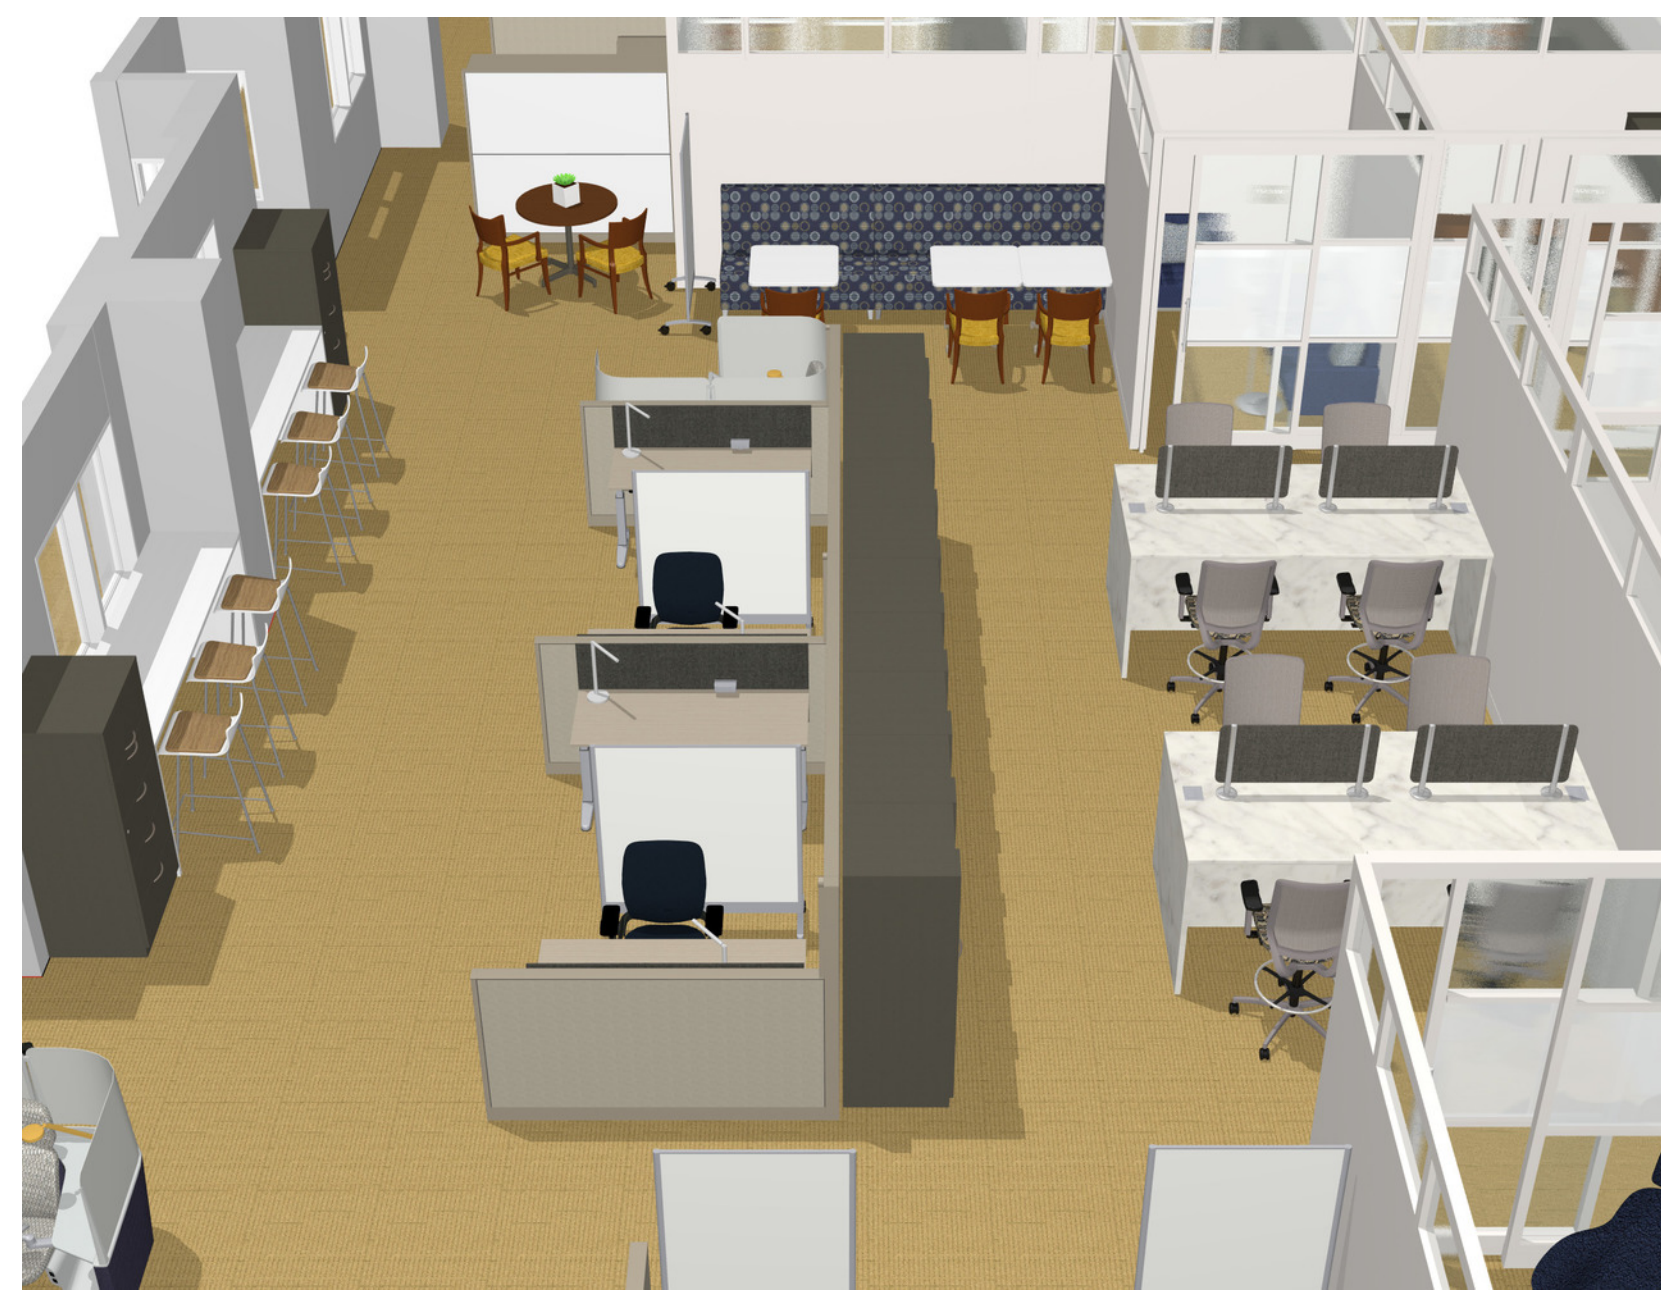

TOTAL (OPEN) SEATS: 36

#3232 OPEN CONCEPT LAYOUT
 SCALE: 1/4" = 1'-0"

Building Legend
 SCALE: NTS

UNIVERSITY OF NOTRE DAME
EDDY STREET COMMONS 3RD FLOOR- DEVELOPMENT

FOR FURNITURE USE ONLY

SIGN OFF:		
PROJECT #	QUOTE #	
XXX	XXXXXX	
DWG. NAME:NDU3Dv@ESC - 2018		
DRAWN BY:	SCALE:	DATE:
TMH	1/4" = 1'-0"	10.29.18